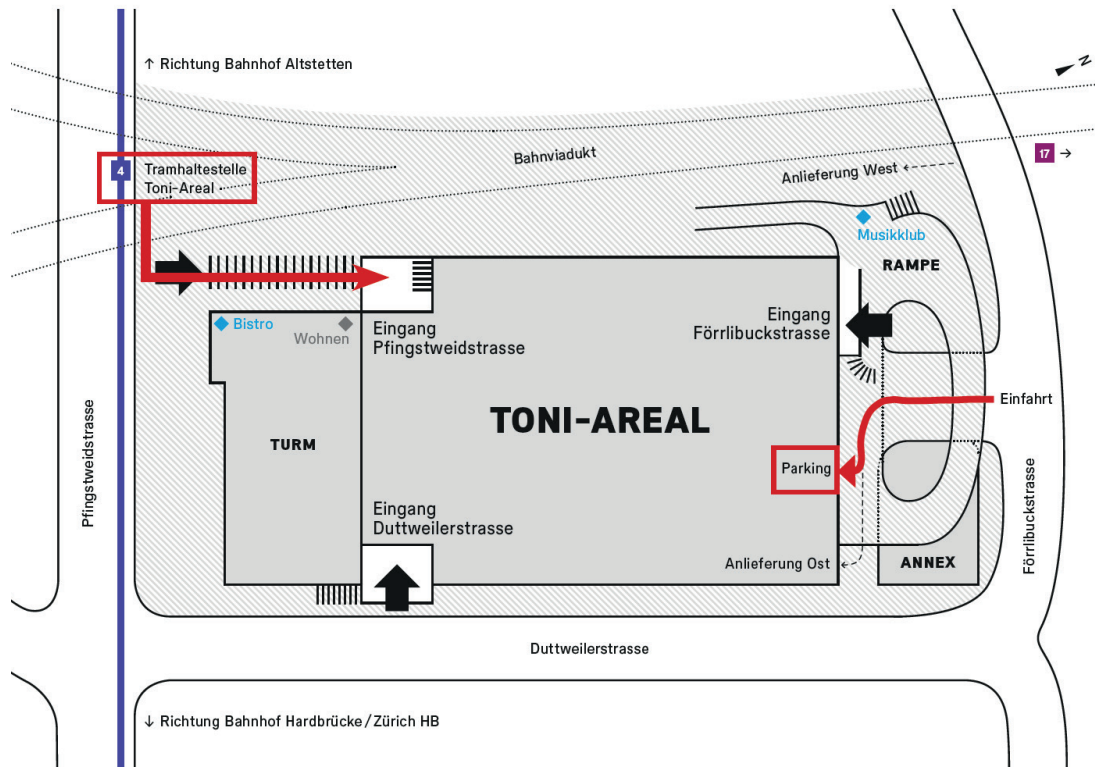

Arriving at the campus on the Toni site

From Zurich's main station (Hauptbahnhof):
Tram line 4 to tram stop «Toni-Areal»

From Hardbrücke railway station:
Walk (10 – 15 minutes) or tram line 4 to tram
stop «Toni-Areal»

From Altstetten railway station:
Tram line 4 to tram stop «Toni-Areal»

- Entrance wheelchair accessible
- Entrance not wheelchair accessible
- 12 minutes walk

Zurich – Campus Toni-Areal

Arriving via public transport:

Arriving by car:

The entrance to the parking garage (with parking fee) is at Förrlibuckstrasse 109. In the parking garage, follow the signs to «ZHAW» and «Turm». However, we recommend arriving by public transport.