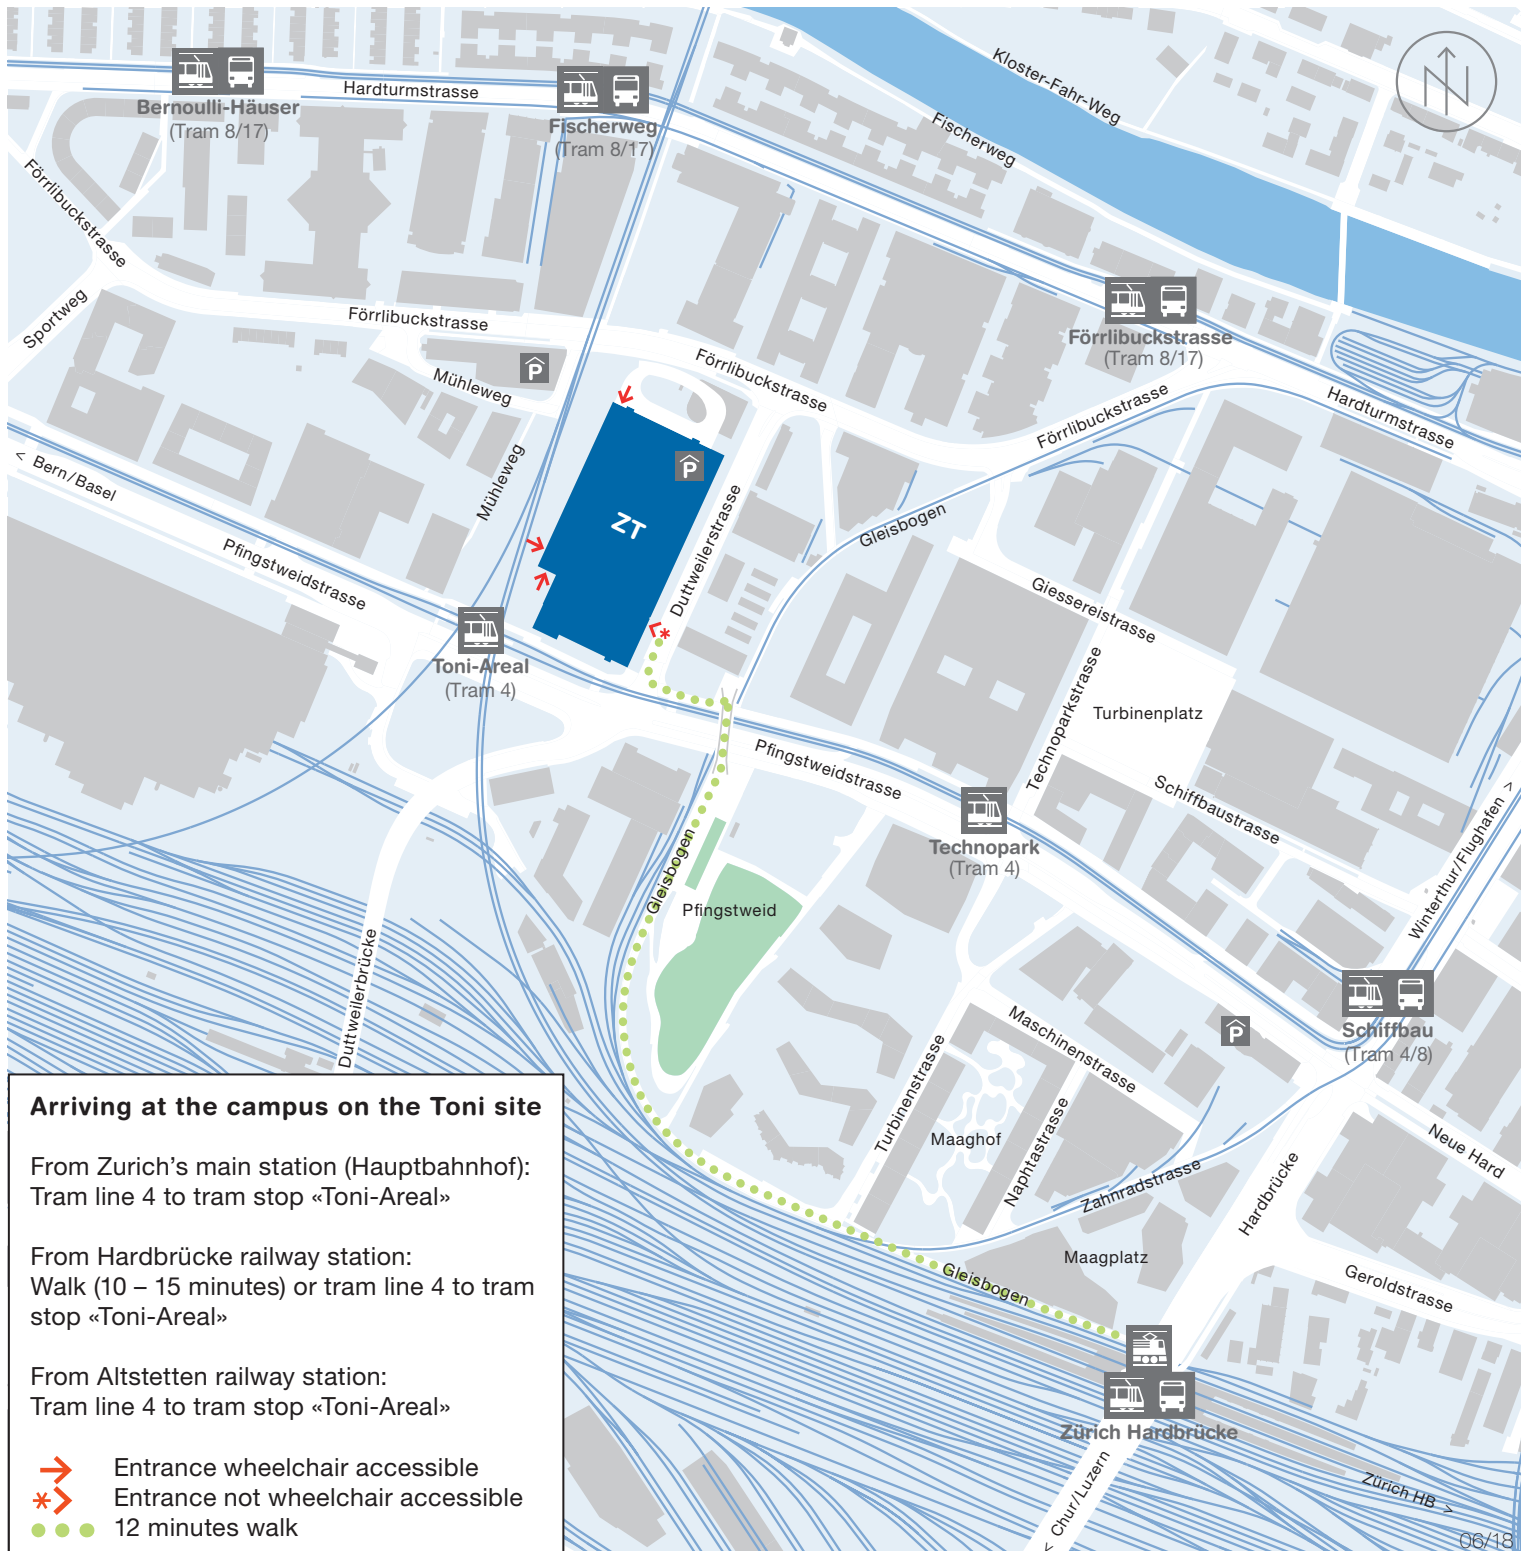

Arriving at the campus on the Toni site

From Zurich's main station (Hauptbahnhof):
Tram line 4 to tram stop «Toni-Areal»

From Hardbrücke railway station:
Walk (10 – 15 minutes) or tram line 4 to tram
stop «Toni-Areal»

From Altstetten railway station:
Tram line 4 to tram stop «Toni-Areal»

- Entrance wheelchair accessible
- Entrance not wheelchair accessible
- 12 minutes walk

Zurich – Campus Toni-Areal

Arriving via public transport:

From Zurich's main station (Hauptbahnhof):
Tram line 4 to tram stop «Toni-Areal»

From Hardbrücke railway station:
Walk (10 – 15 minutes) or tram line 4 to tram stop «Toni-Areal»

From Altstetten railway station:
Tram line 4 to tram stop «Toni-Areal»

Arriving by car:

The entrance to the parking garage (with parking fee) is at Förrlibuckstrasse 109. In the parking garage, follow the signs to «ZHAW» and «Turm». However, we recommend arriving by public transport.