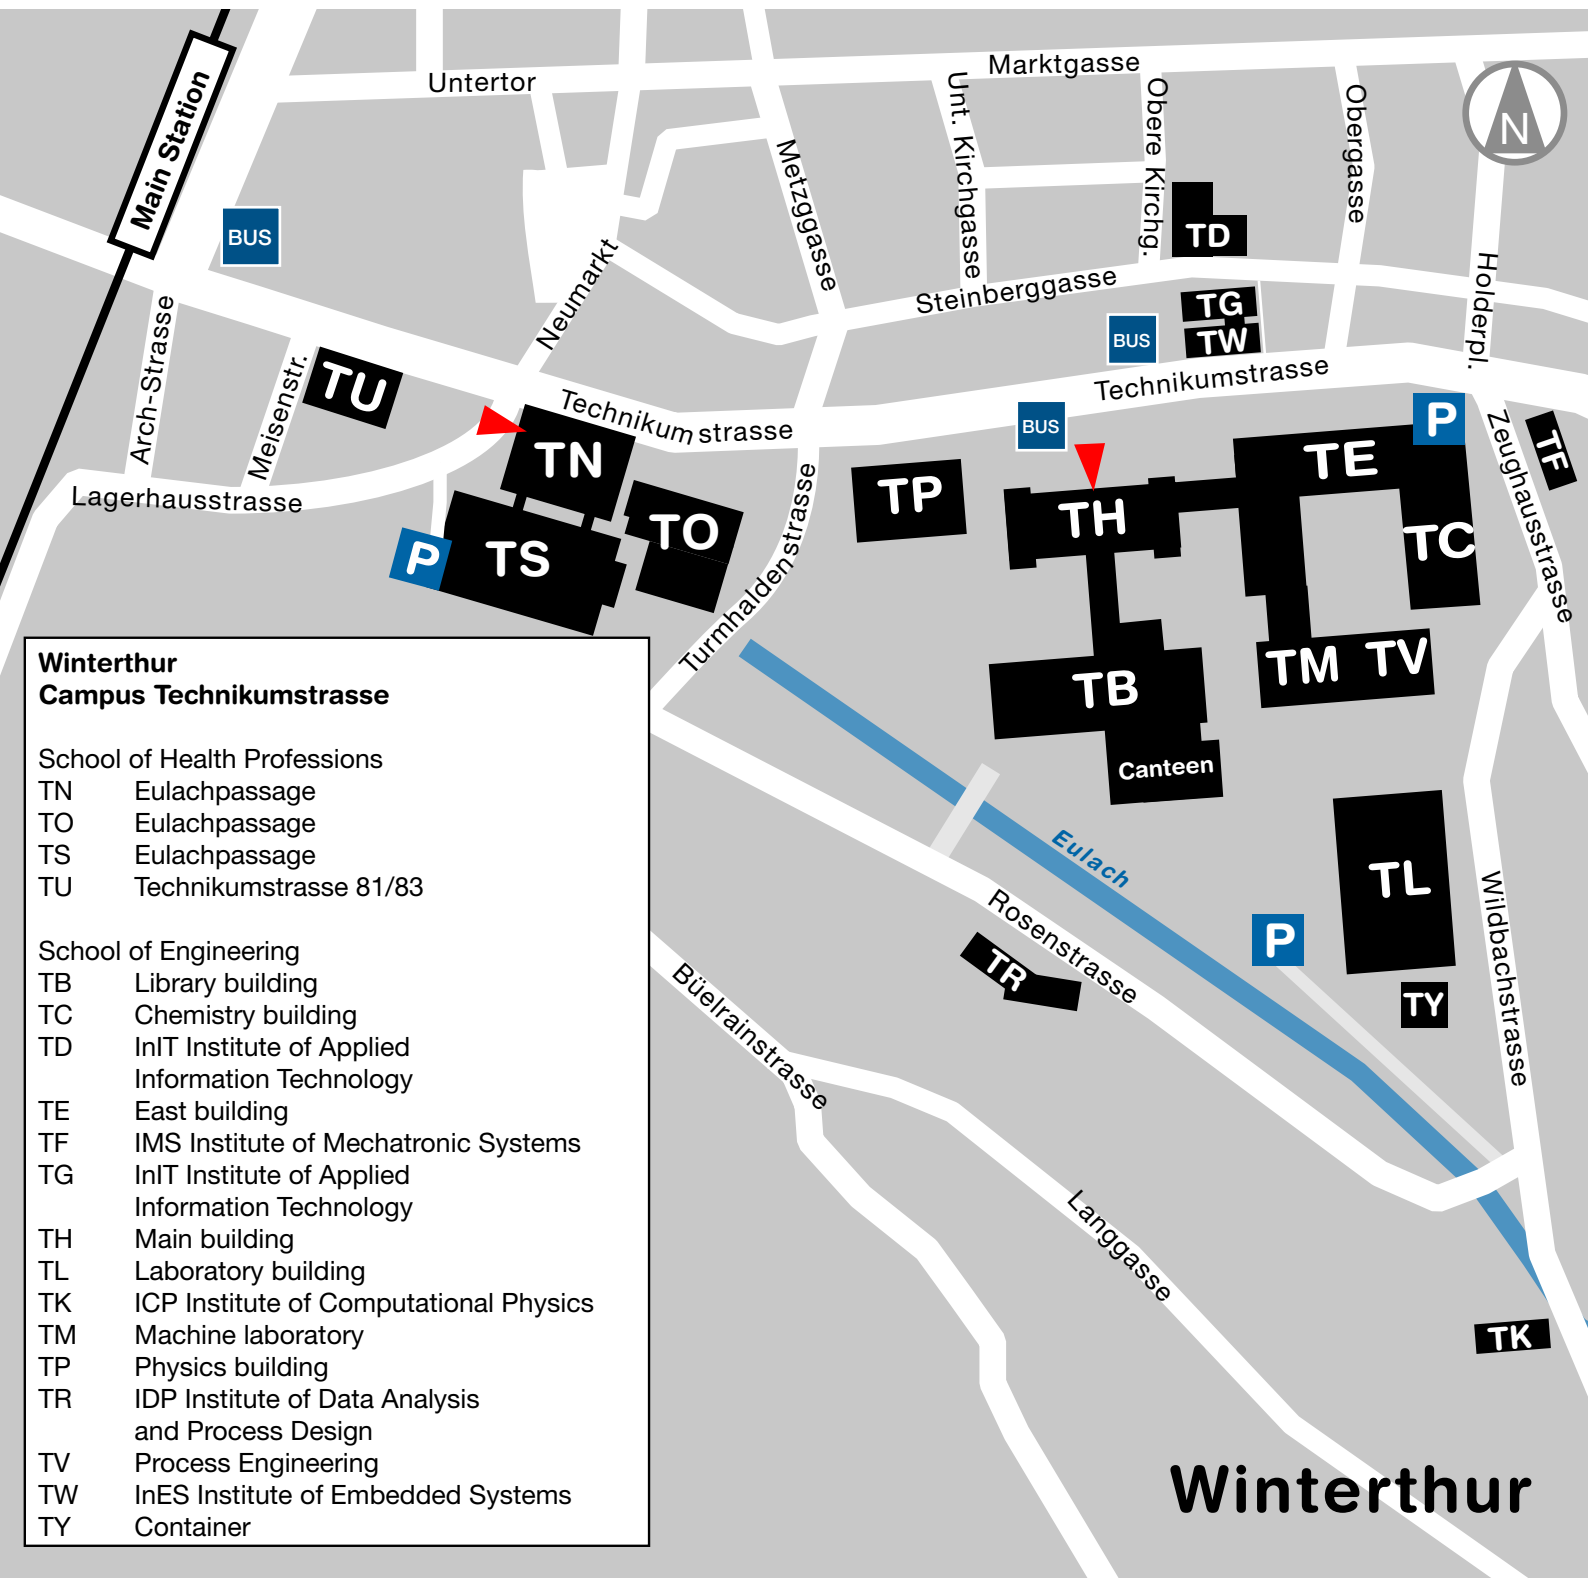

Address details overleaf

Winterthur Campus Technikumstrasse	
School of Health Professions	
TN	Eulachpassage
TO	Eulachpassage
TS	Eulachpassage
TU	Technikumstrasse 81/83
School of Engineering	
TB	Library building
TC	Chemistry building
TD	IniT Institute of Applied Information Technology
TE	East building
TF	IMS Institute of Mechatronic Systems
TG	IniT Institute of Applied Information Technology
TH	Main building
TL	Laboratory building
TK	ICP Institute of Computational Physics
TM	Machine laboratory
TP	Physics building
TR	IDP Institute of Data Analysis and Process Design
TV	Process Engineering
TW	InES Institute of Embedded Systems
TY	Container

Winterthur

Winterthur – Campus Technikumstrasse

School of Health Professions

Postal address:

Technikumstrasse 71, Postfach, CH-8401 Winterthur

Building codes and addresses:

TN Eulachpassage, Technikumstrasse 71, 8400 Winterthur
TO Eulachpassage, Technikumstrasse 67, 8400 Winterthur
TS Eulachpassage, Lagerhausstrasse 1, 8400 Winterthur
TU Technikumstrasse 81/83, 8400 Winterthur