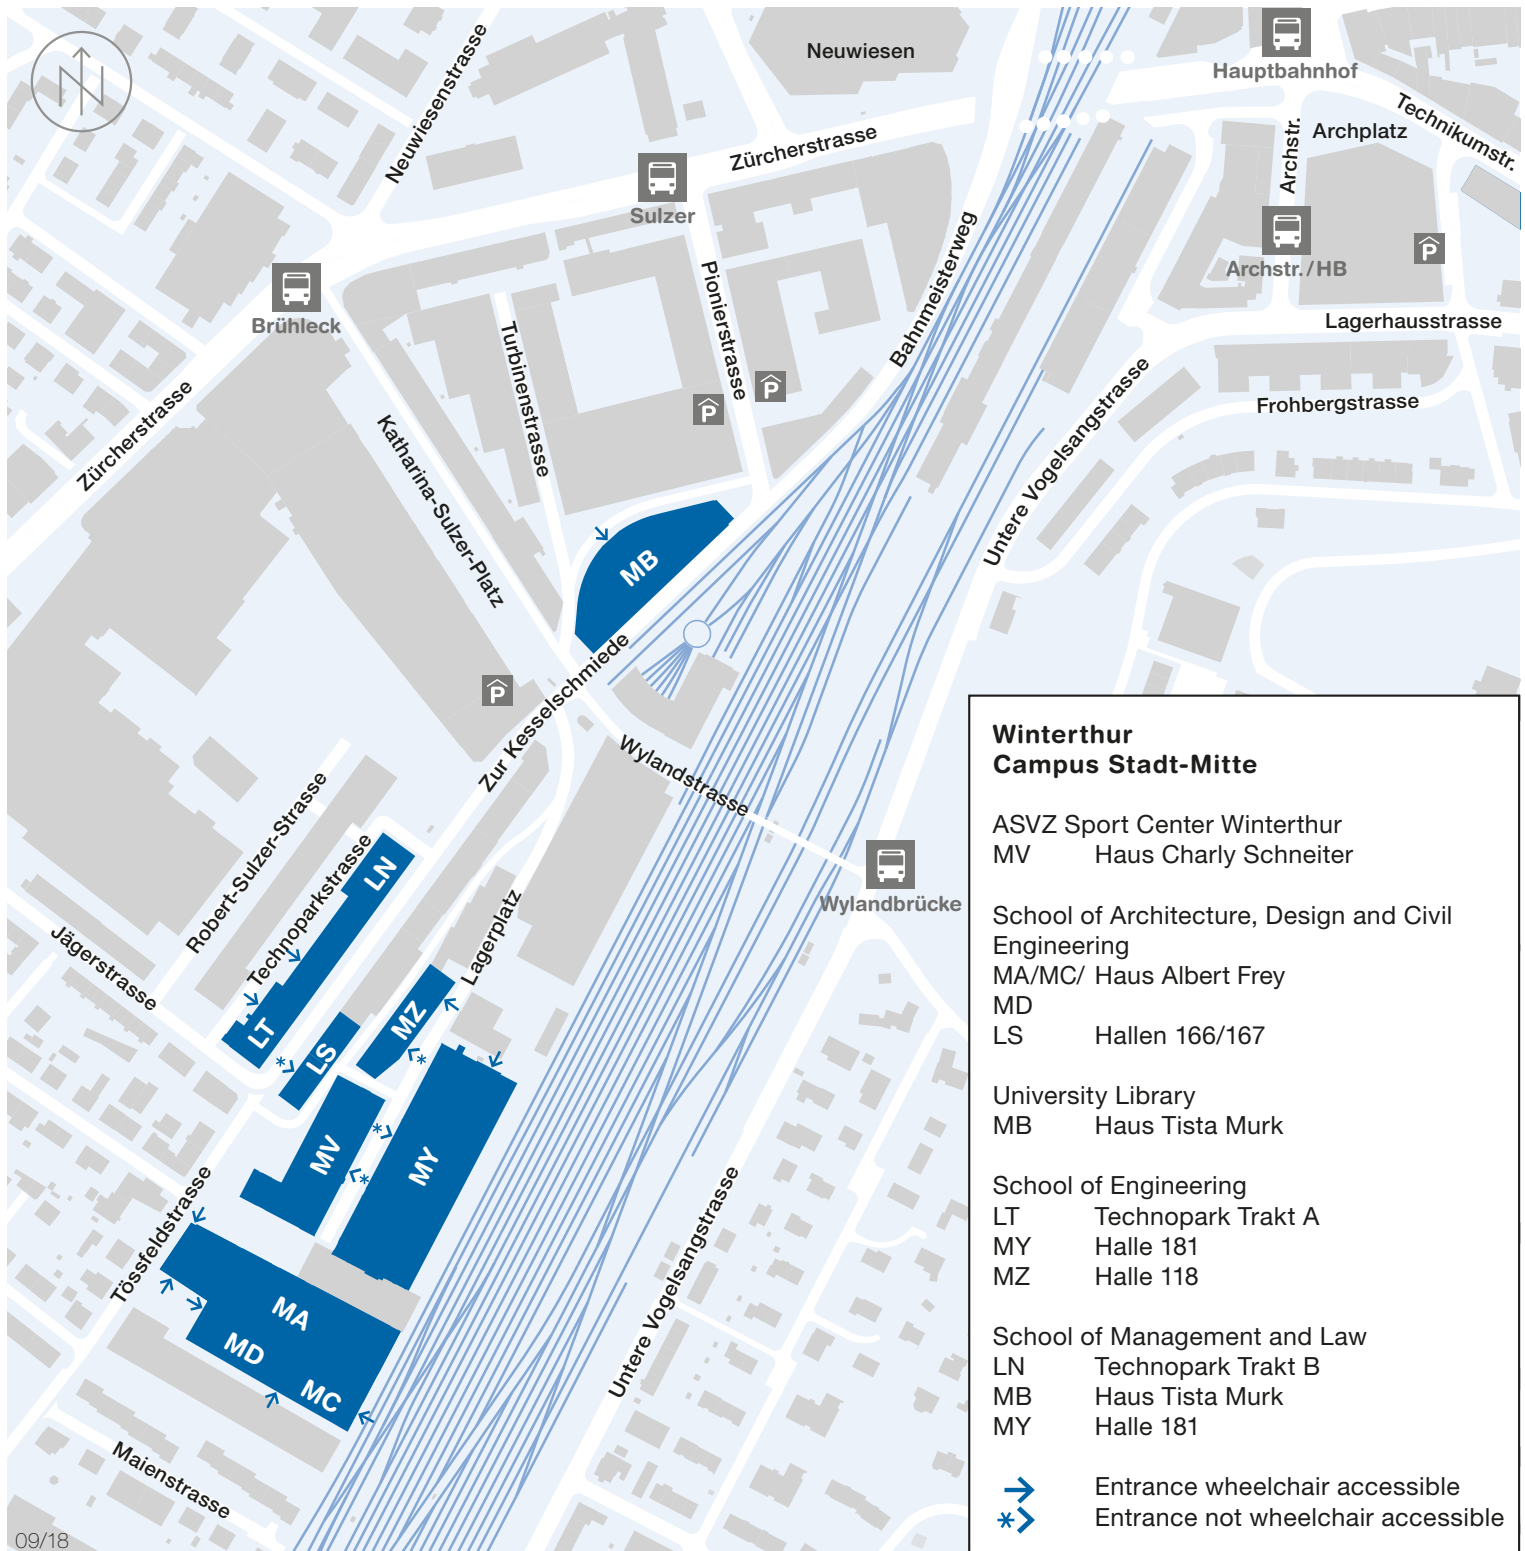

Tel. +41 58 934 46 73, info.sml@zhaw.ch, www.zhaw.ch/sml

Address details overleaf

Winterthur – Campus Stadt-Mitte

ASVZ Sport Center Winterthur

Postal address:
ASVZ, Lagerplatz 28, 8400 Winterthur

Name of building and address:
MV Haus Charly Schneiter (Halle 194), Lagerplatz 28, 8400 Winterthur