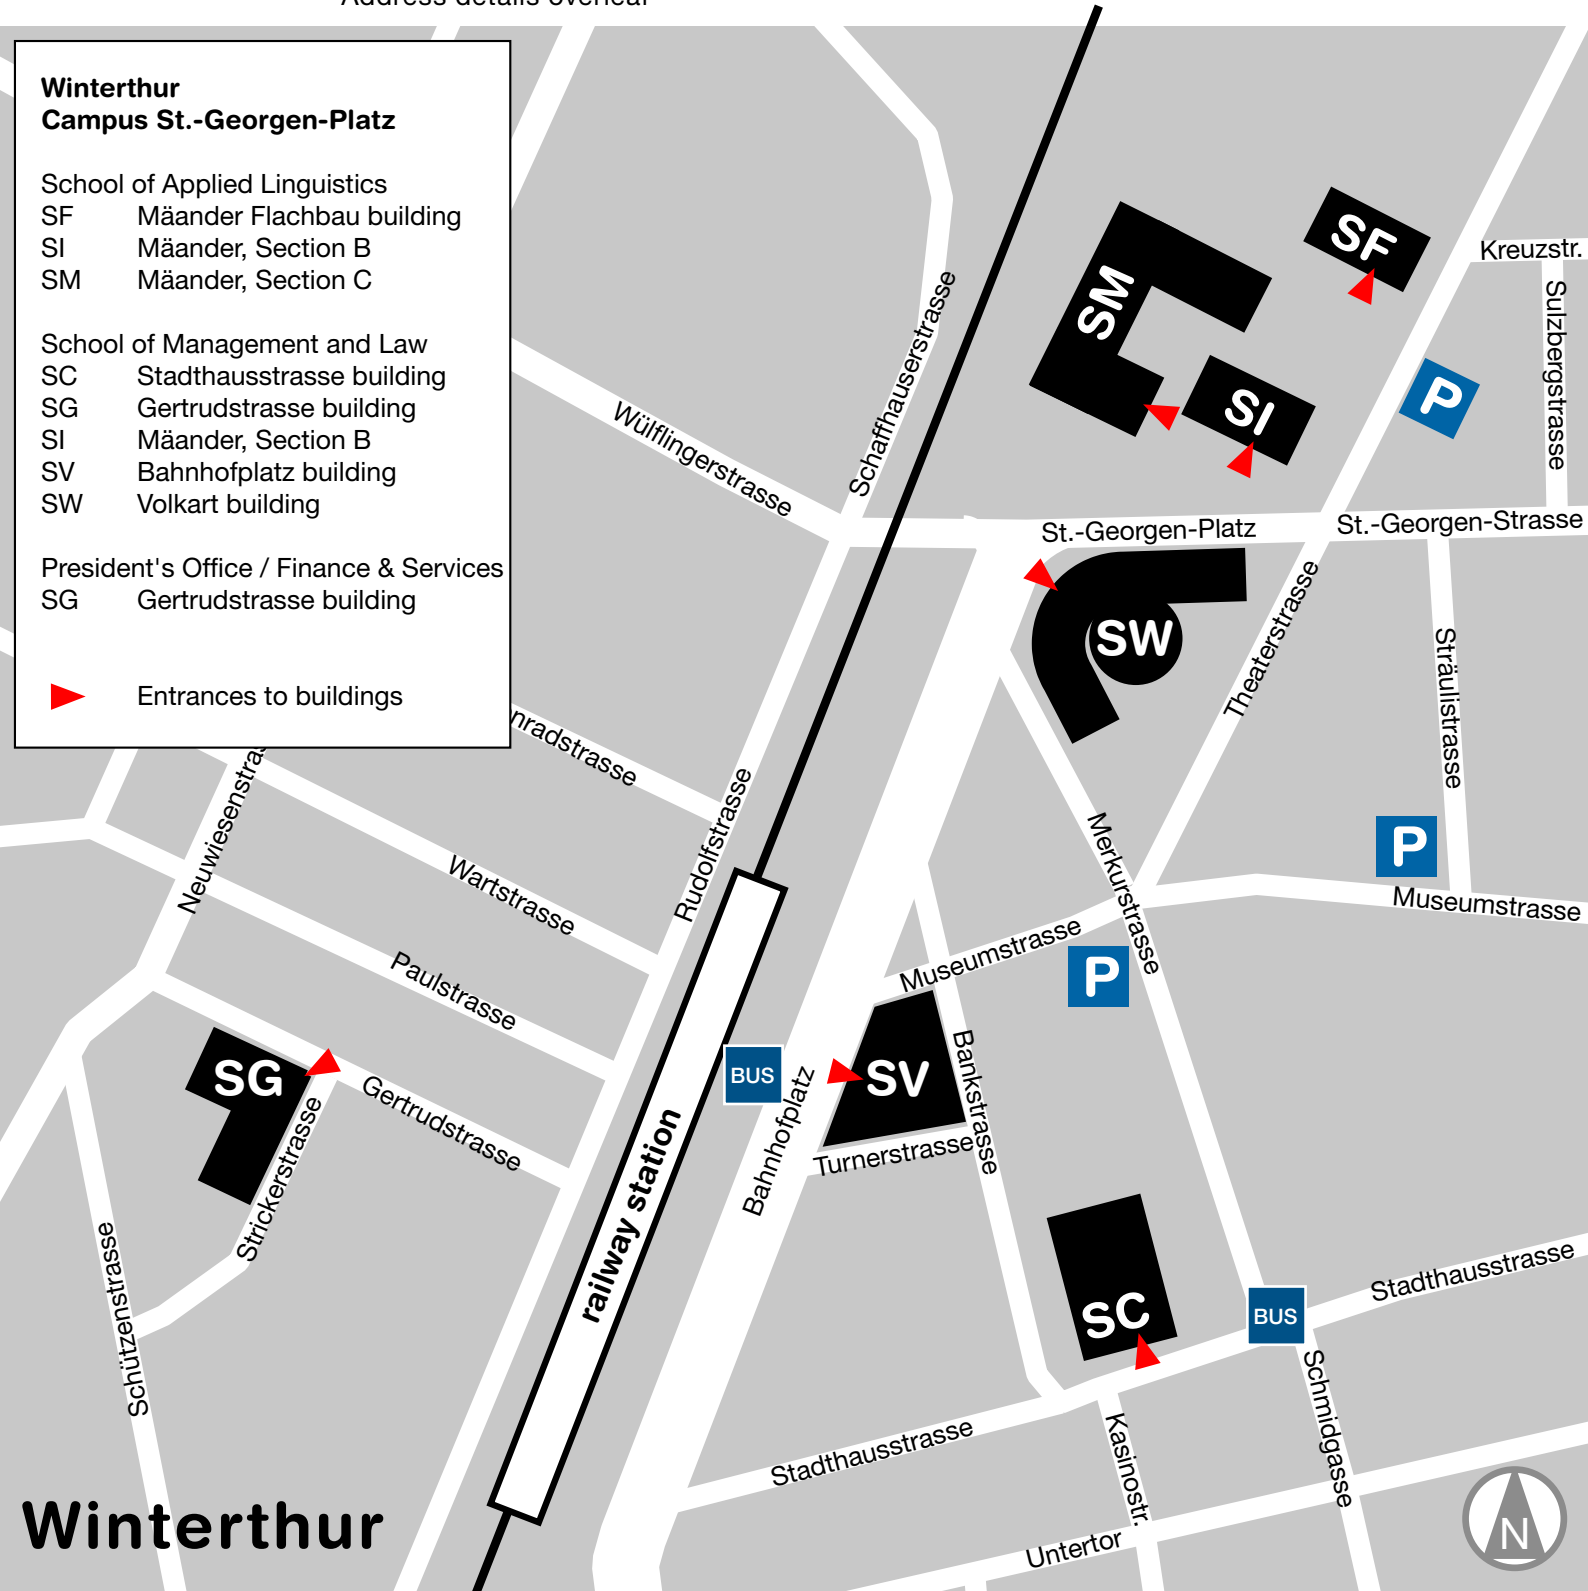

Winterthur – Campus St.-Georgen-Platz

School of Applied Linguistics

Tel. +41 58 934 60 60, info.linguistik@zhaw.ch, www.zhaw.ch/linguistik

School of Management and Law

Tel.: +41 58 934 68 68, info.sml@zhaw.ch, www.zhaw.ch/sml

President's Office

Tel.: +41 58 934 72 04, rektorat@zhaw.ch, www.zhaw.ch

Finance & Services

Tel.: +41 58 934 71 71, info@zhaw.ch, www.zhaw.ch

Address details overleaf

Winterthur Campus St.-Georgen-Platz

School of Applied Linguistics
SF Mäander Flachbau building
SI Mäander, Section B
SM Mäander, Section C

School of Management and Law
SC Stadthausstrasse building
SG Gertrudstrasse building
SI Mäander, Section B
SV Bahnhofplatz building
SW Volkart building

President's Office / Finance & Services
SG Gertrudstrasse building

▶ Entrances to buildings