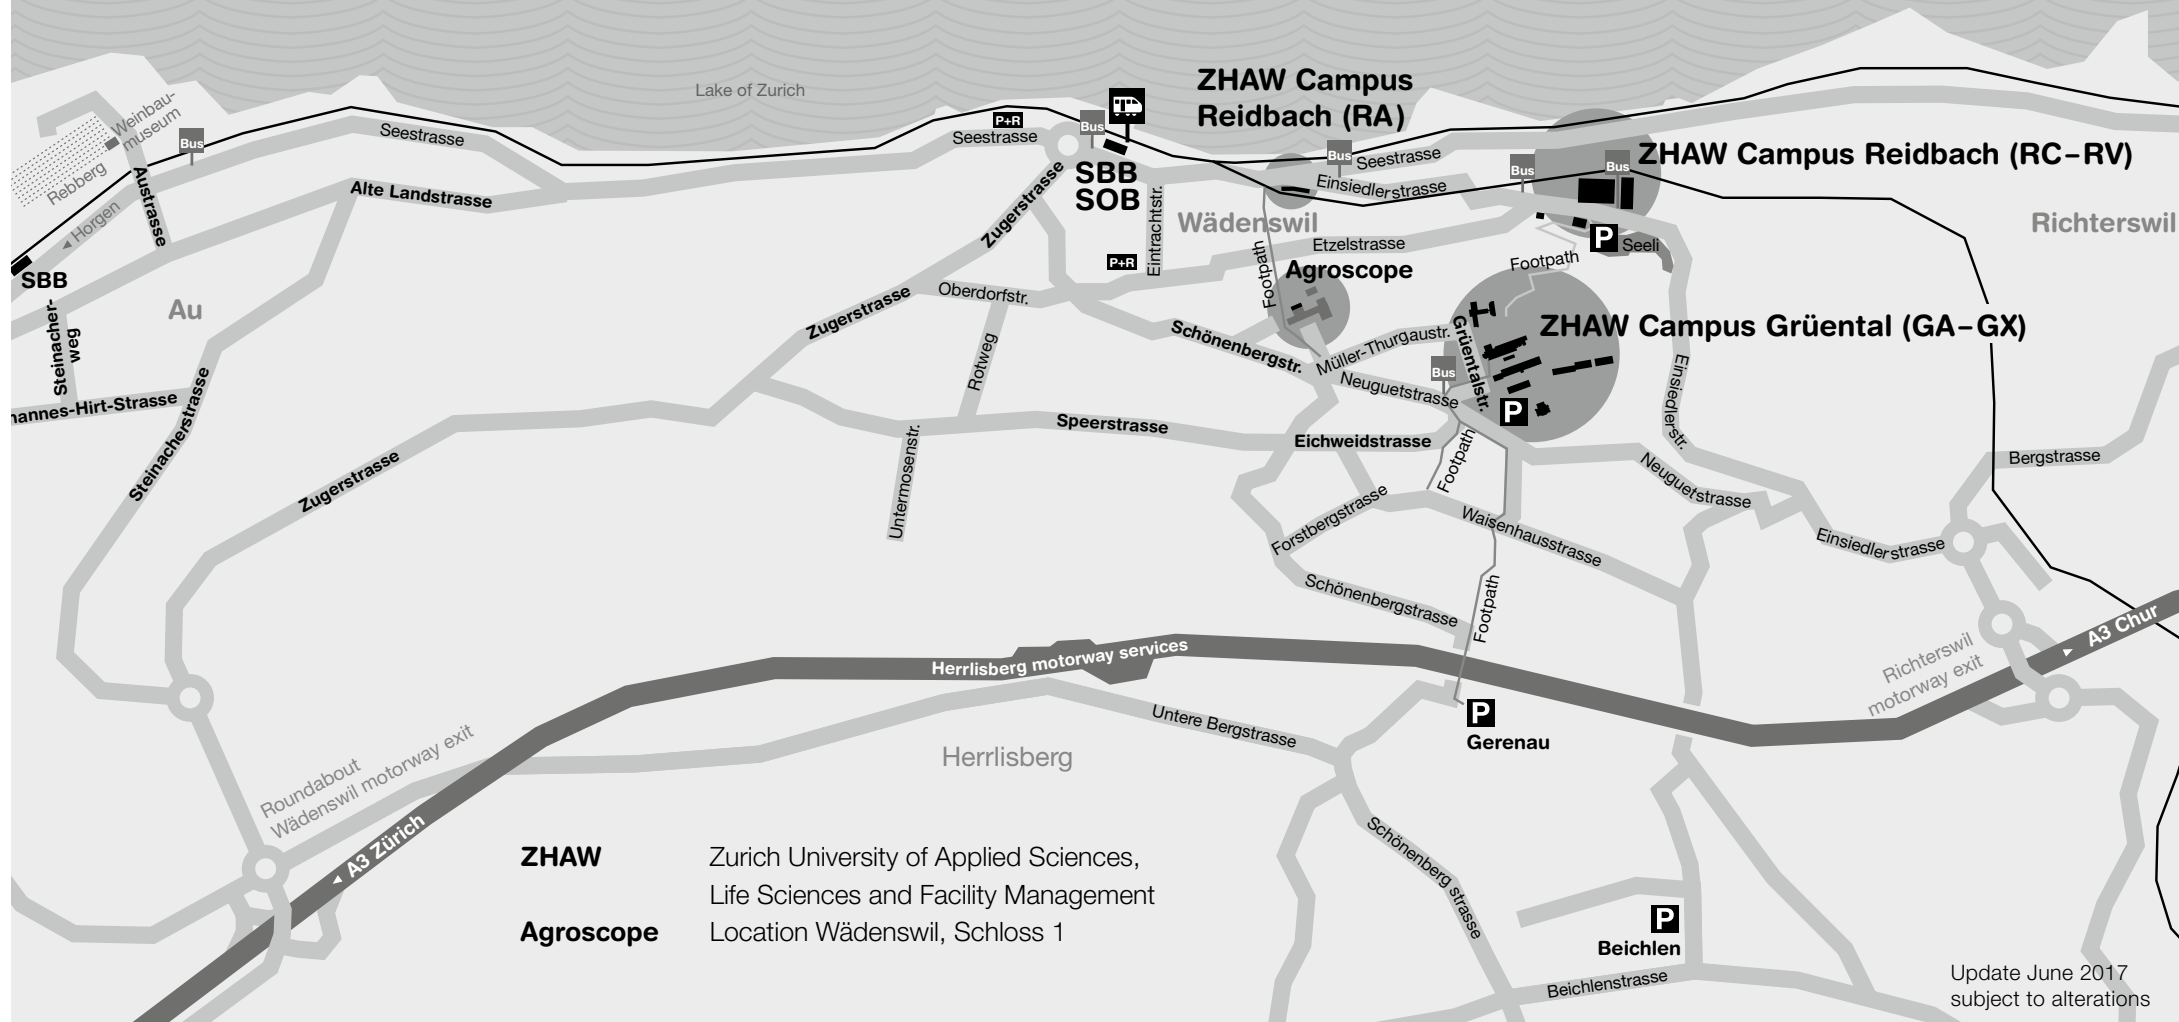

Life Sciences and Facility Management

Location Wädenswil Campus Grüental and Campus Reidbach

Arrival via Public Transport

From Wädenswil train station

Campus Grüental

Stop «Campus Grüental»
bus line 123, 126, 150, 160

Campus Reidbach/Einsiedlerstrasse (RC–RV)

Stop «Reidbach» bus line 125, 129

Campus Reidbach/Seestrasse (RA)

From Wädenswil train station 10 min walk

More details available at www.sbb.ch

Arrival via Private Transport

Campus Grüental: Exit Wädenswil
(Grüentalstrasse 14)

Campus Reidbach (Building RC–RV):
Exit Richterswil (Einsiedlerstrasse 31)

Campus Reidbach (Building RA):
Exit Wädenswil (Seestrasse 55)

Note: Parking space at Campus Grüental and Campus Reidbach (RC–RV) is limited (central parking meter)! NO parking at the Campus Reidbach (RA) on Seestrasse – Public parking at Wädenswil train station.

Campus Reidbach

RA/RQ

Assembly point
Wädenswil train station
10 min walk

Mailing address:

Zurich University of Applied Sciences

Life Sciences and Facility Management
Grüntalstrasse 14, P.O. Box
8820 Wädenswil/Switzerland