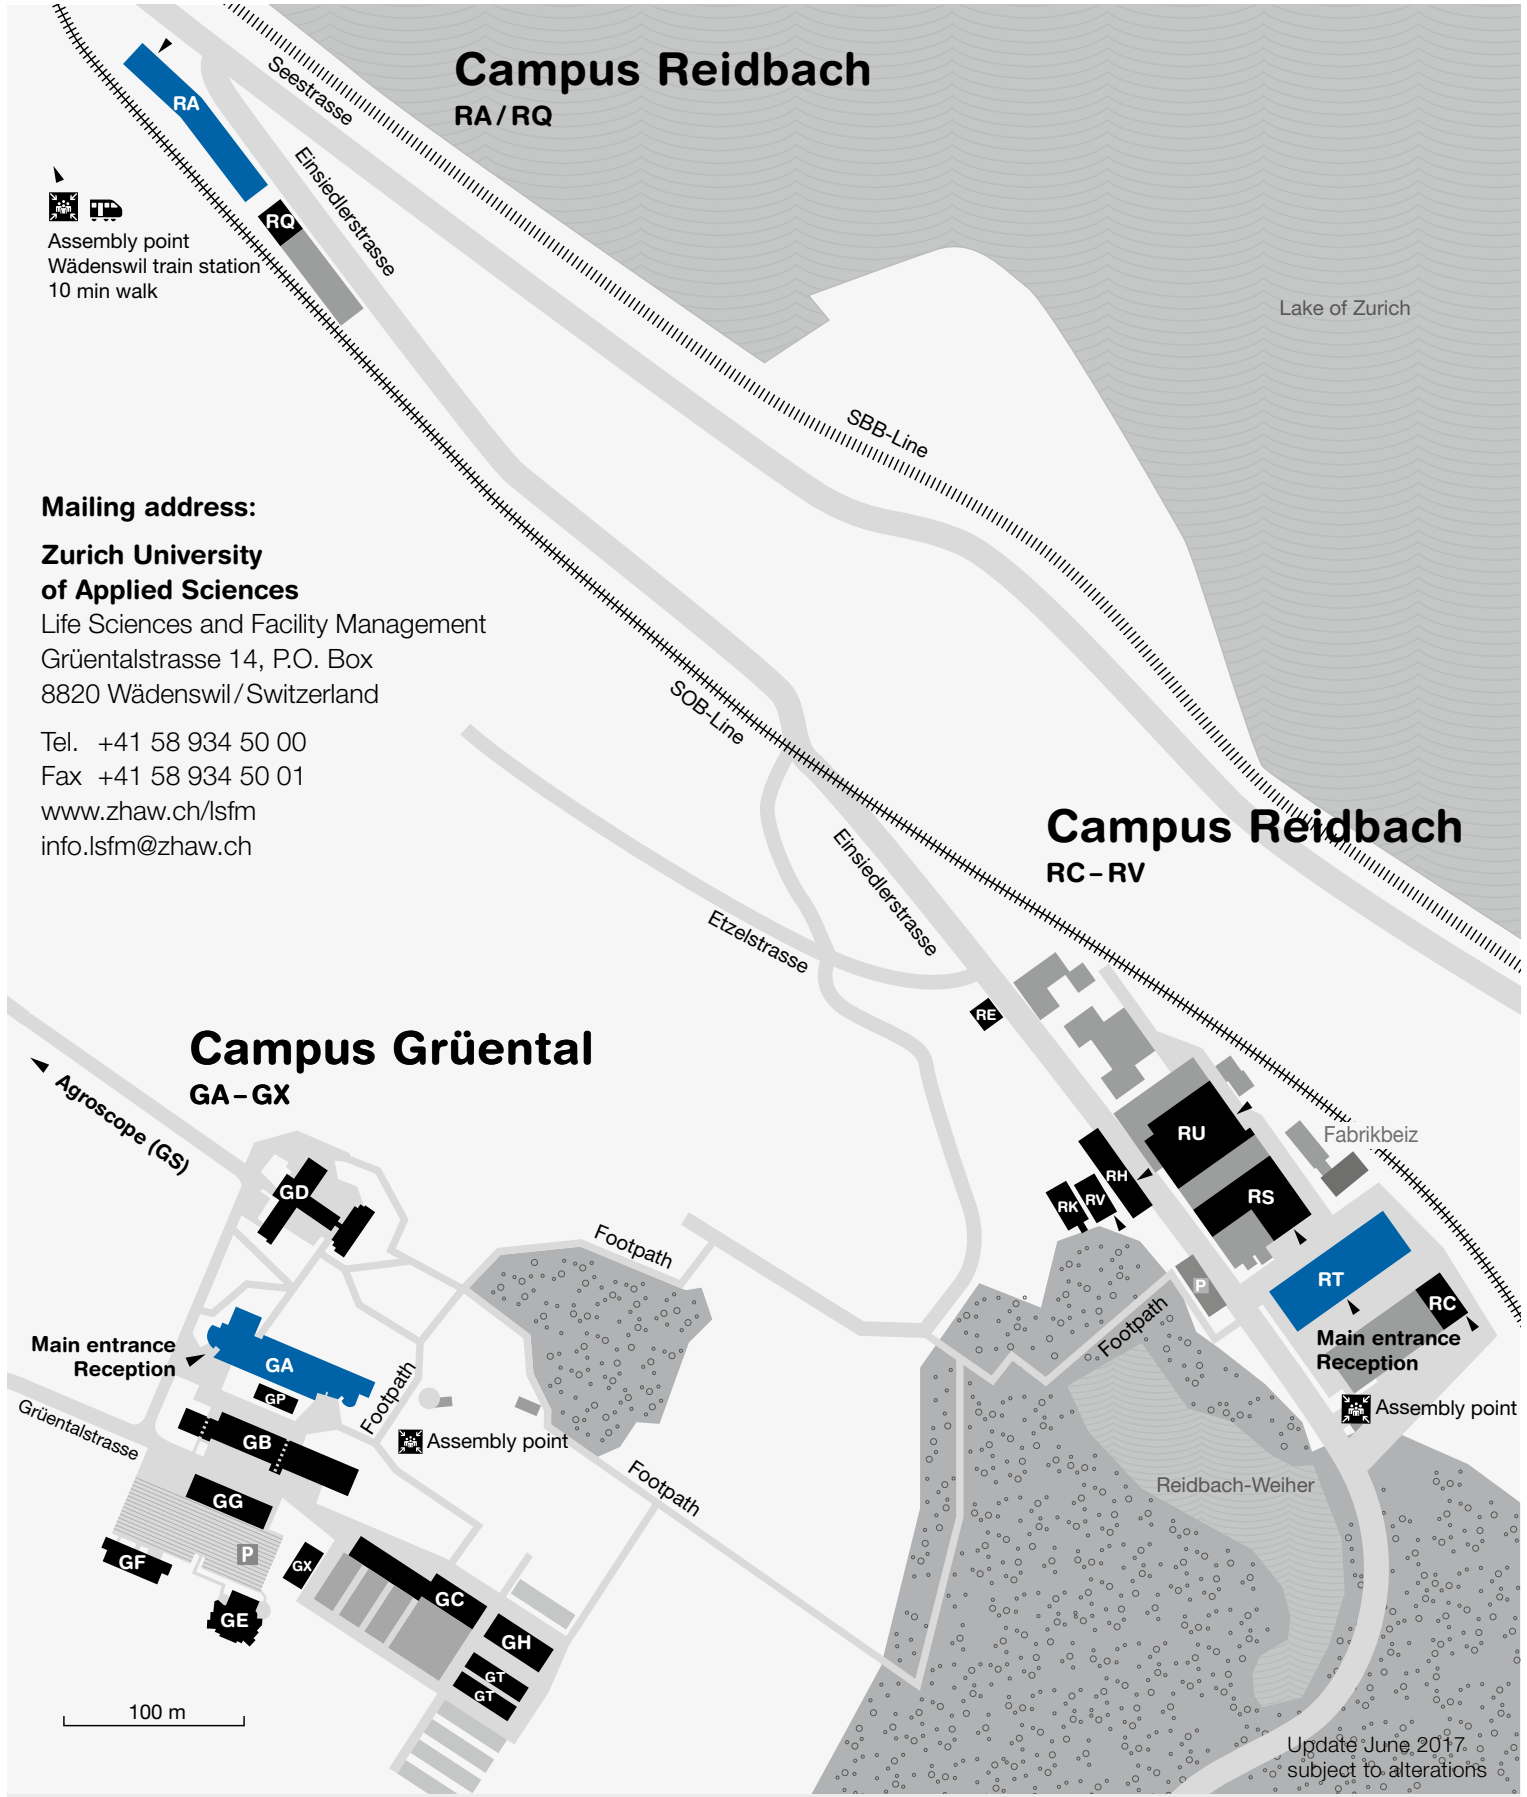

Campus Reidbach

RA/RQ

Assembly point
Wädenswil train station
10 min walk

Mailing address:

Zurich University of Applied Sciences

Life Sciences and Facility Management
Grüntalstrasse 14, P.O. Box
8820 Wädenswil/Switzerland

Tel. +41 58 934 50 00

Fax +41 58 934 50 01

www.zhaw.ch/lsvm

info.lsvm@zhaw.ch

Campus Reidbach

RC-RV

Campus Grüental

GA-GX

Update June 2017
subject to alterations

GA Main Building Reception Grüental	GG Underground Car Park West	RE Offices, Einsiedlerstrasse 25
GB Technology	GH Underground Car Park East	RH Factory Building, Einsiedlerstrasse 34
GC Horticulture	GP Pavilion	RK Old Canteen, Einsiedlerstrasse 32
GD Student Cafeteria Grüntal	GS Schloss (Agroscope)	RS Upper Shed Hall, Einsiedlerstrasse 29
GE Library	GT Cultivation and Storage	RT Main Building Reception Reidbach, Einsiedlerstr. 31 Student Cafeteria Vista (5th floor), Einsiedlerstrasse 31
GF Day Care, Offices	GX Pavilion (Strickhof)	RU Lower Shed Hall, Einsiedlerstrasse 29
	P Central Parking Meter	RV Lecture Hall, Einsiedlerstrasse 34a
	RA Building ZHAW, Seestrasse 55	RQ ASVZ Gym, Einsiedlerstrasse 6
	RC Trade Hall, Einsiedlerstrasse 31a