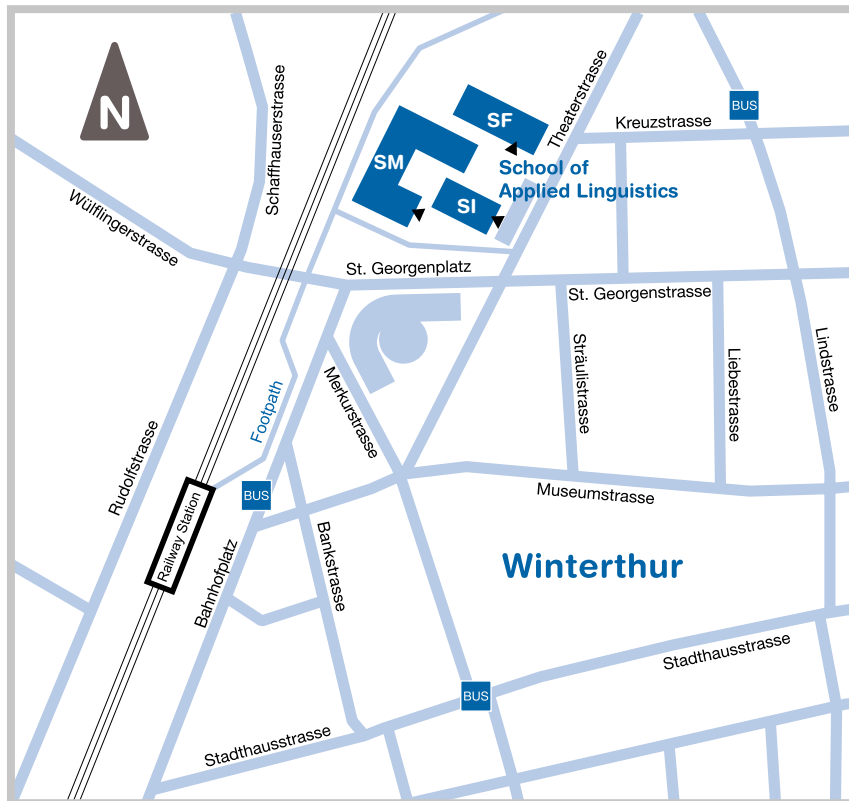

Theaterstrasse 15c
 P.O. Box
 8401 Winterthur
 Switzerland
 Tel. +41 58 934 60 60

Winterthur Campus

Mäander C (SM)
 Theaterstrasse 15c
 8401 Winterthur
 Schweiz

Mäander Flachbau (SF)
 Theaterstrasse 17
 8401 Winterthur
 Switzerland

- School Management
- IAM Institute of Applied Media Studies
- IUED Institute of Translation and Interpreting
- Centre for Technical Communication
- International Office
- Usability Lab

- LCC Language Competence Centre
- Centre for German as a Foreign Language
- Goethe-Institut Examination Centre