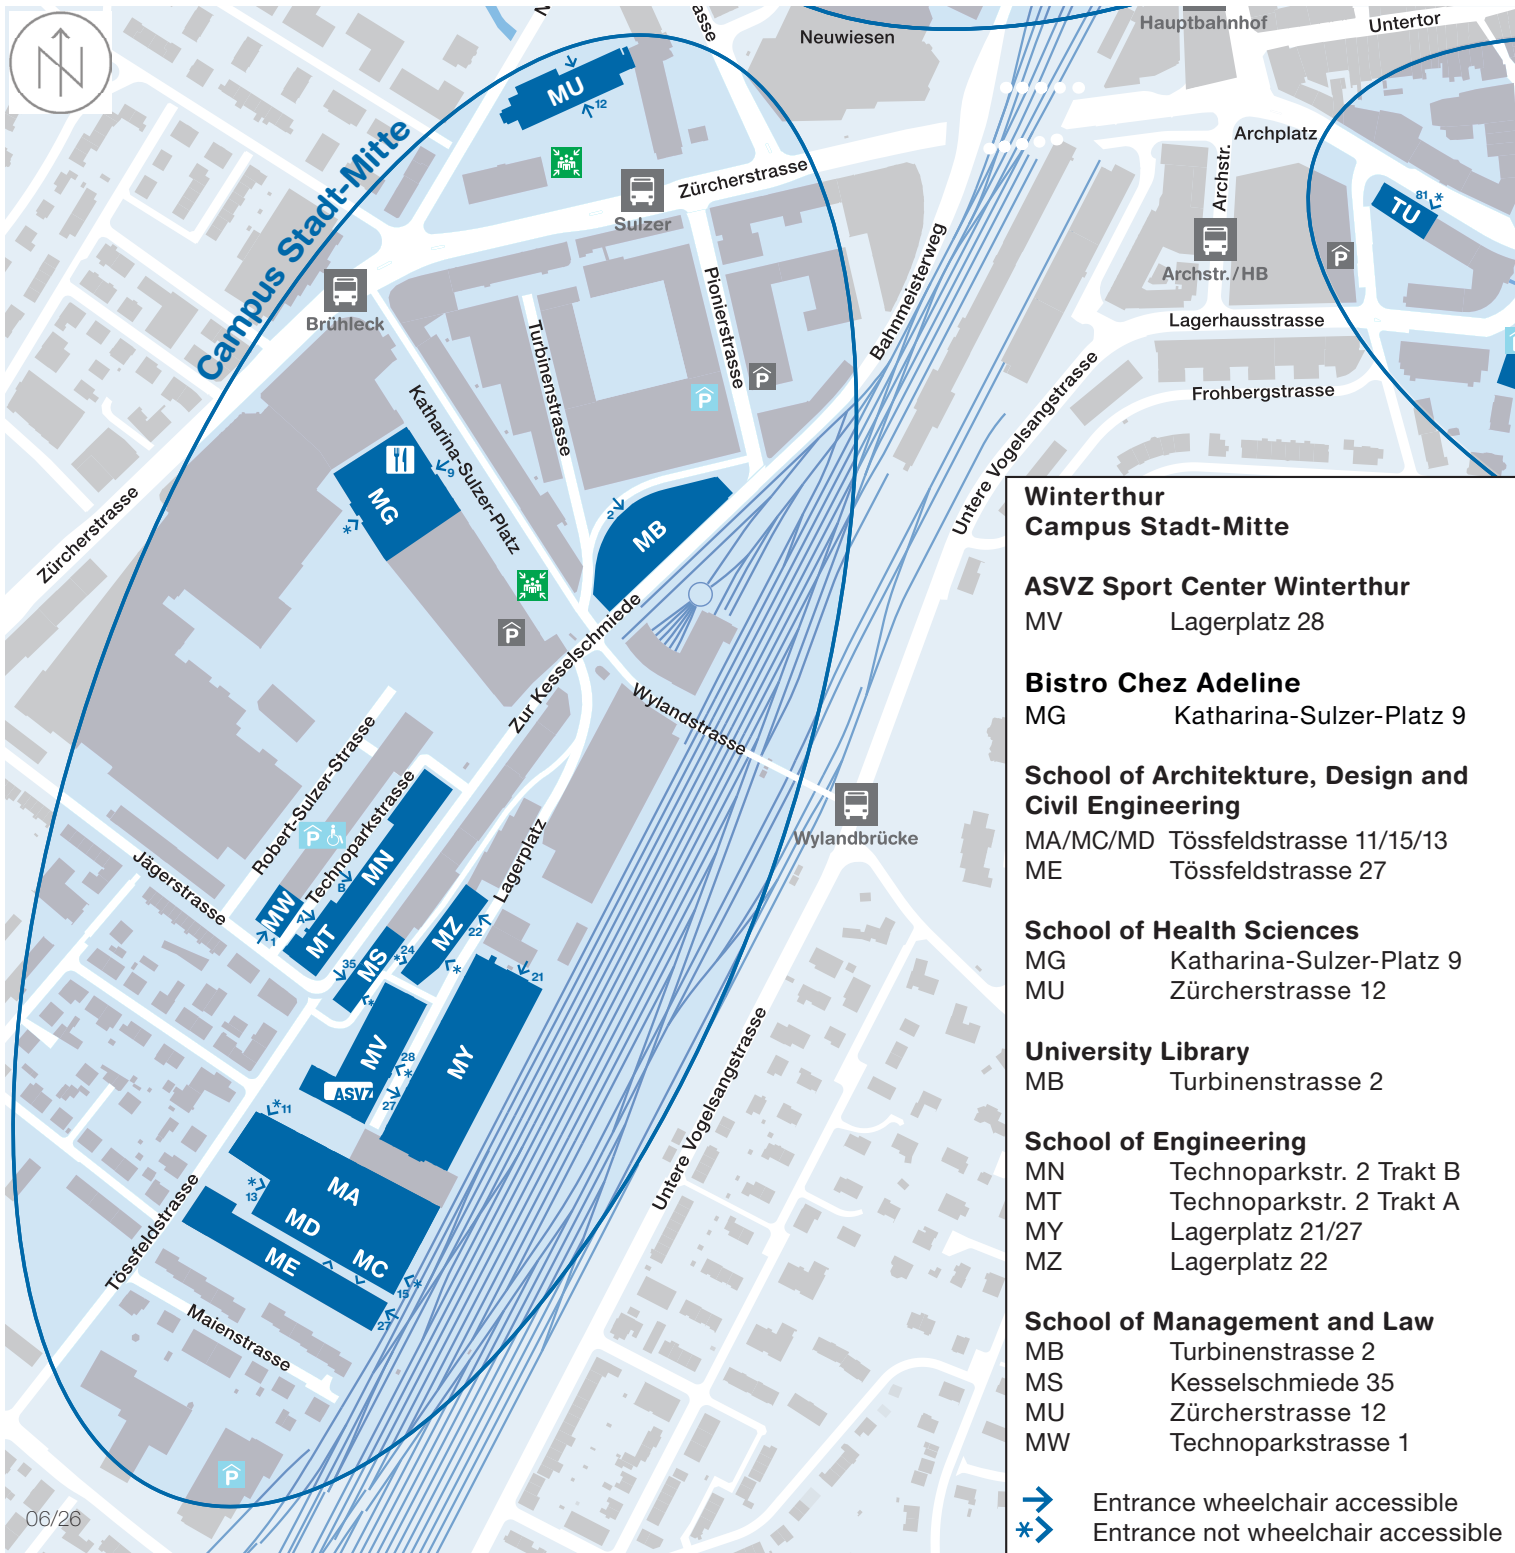

Winterthur – Campus Stadt-Mitte

ASVZ Sport Center Winterthur

Phone +41 58 934 65 91, info@asvz.ch, www.asvz.ch

School of Architecture, Design and Civil Engineering

Phone +41 58 934 76 50, info.archbau@zhaw.ch, www.zhaw.ch/archbau

School of Health Sciences

Phone +41 58 934 43 71, info.gesundheit@zhaw.ch, www.zhaw.ch/gesundheit

University Library

Phone +41 58 934 75 00, winterthur.hsb@zhaw.ch, www.zhaw.ch/hsb

School of Engineering

Phone +41 58 934 73 33, info.engineering@zhaw.ch, www.zhaw.ch/engineering

School of Management and Law

Phone +41 58 934 80 80, info.sml@zhaw.ch, www.zhaw.ch/sml