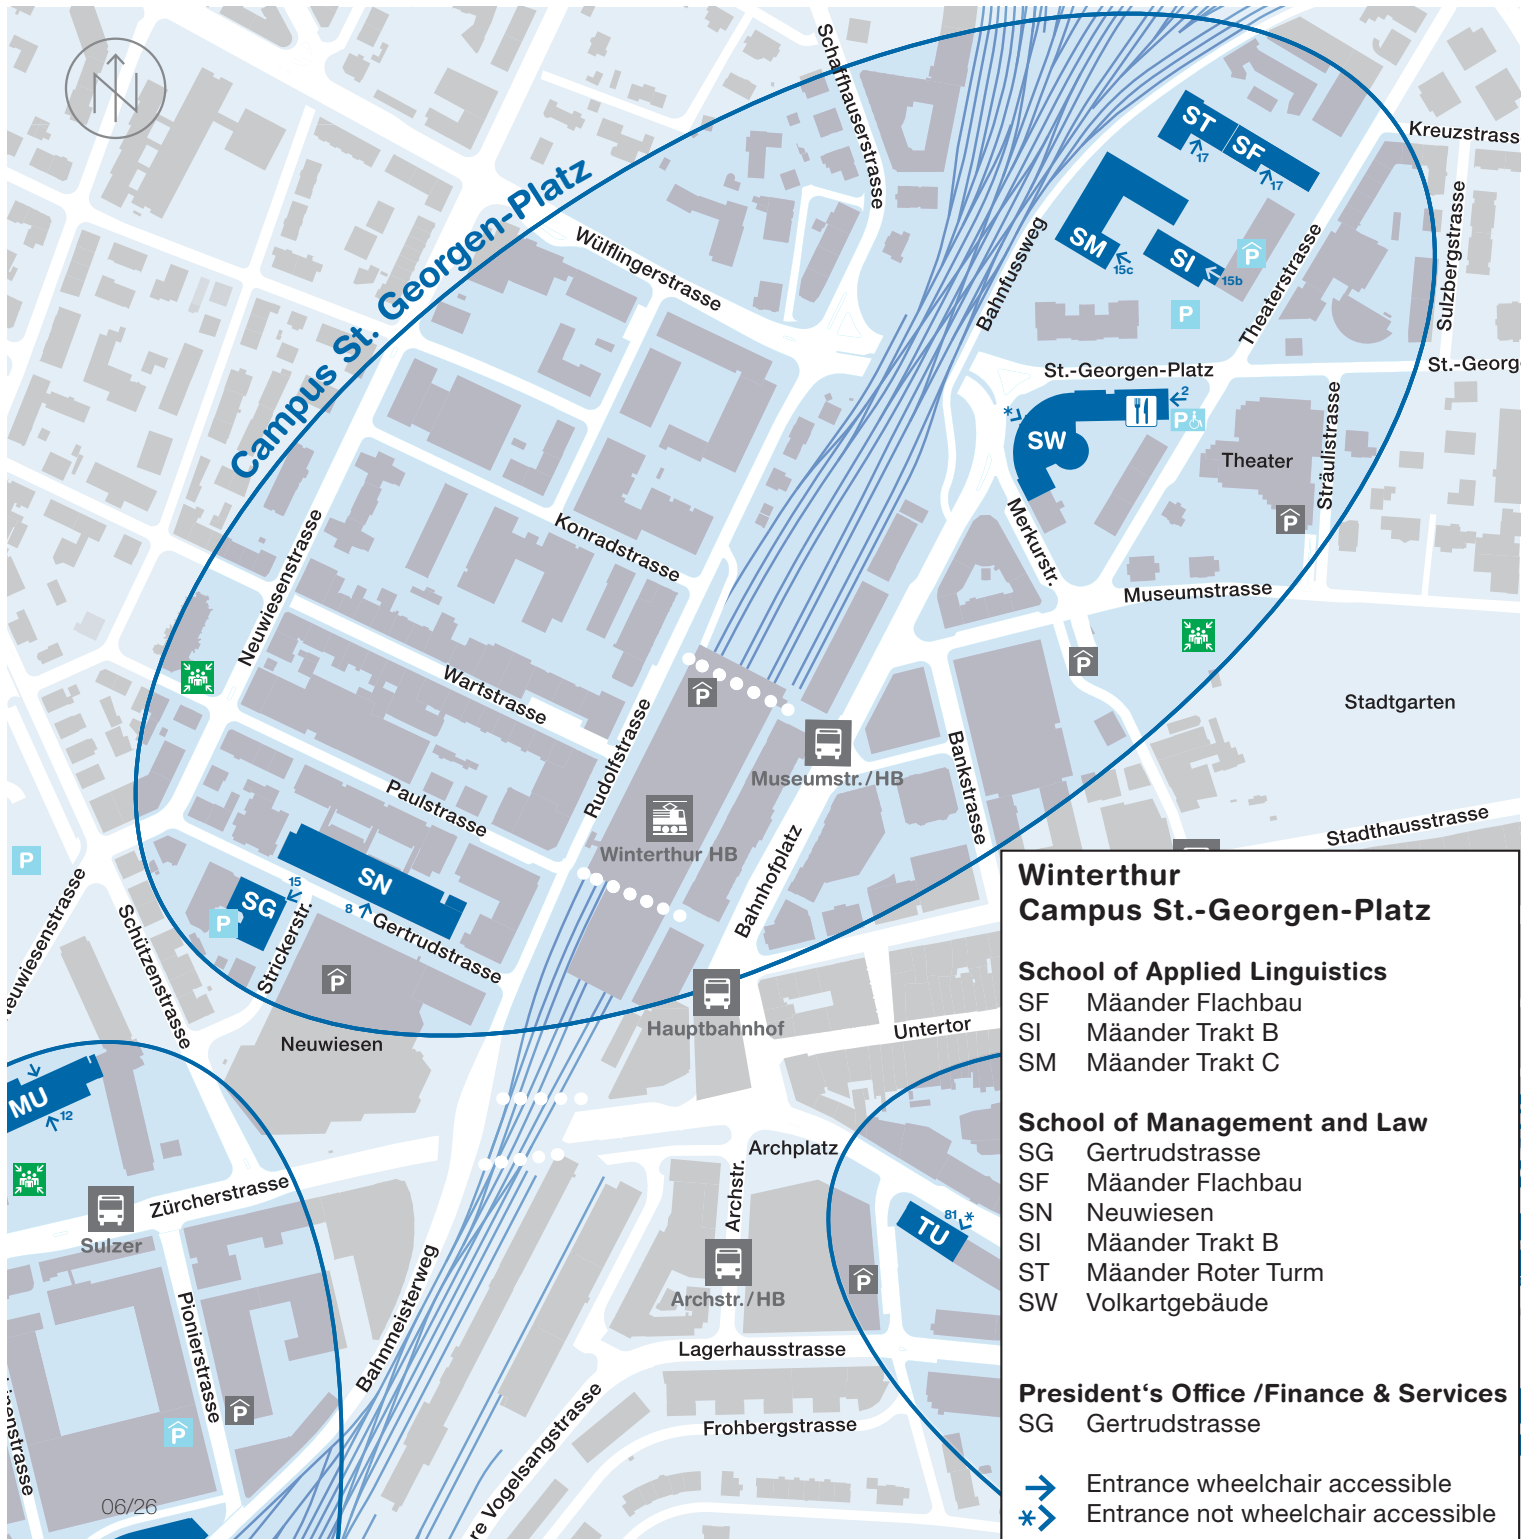

Winterthur – Campus St.-Georgen-Platz

School of Applied Linguistics

Phone +41 58 934 60 60, info.linguistik@zhaw.ch, www.zhaw.ch/linguistik

School of Management and Law

Phone +41 58 934 80 80, info.sml@zhaw.ch, www.zhaw.ch/sml

President's Office

Phone +41 58 934 72 04, rektorat@zhaw.ch, www.zhaw.ch

Finanzen & Services

Phone +41 58 934 71 71, info@zhaw.ch, www.zhaw.ch

Find the address details on the following page