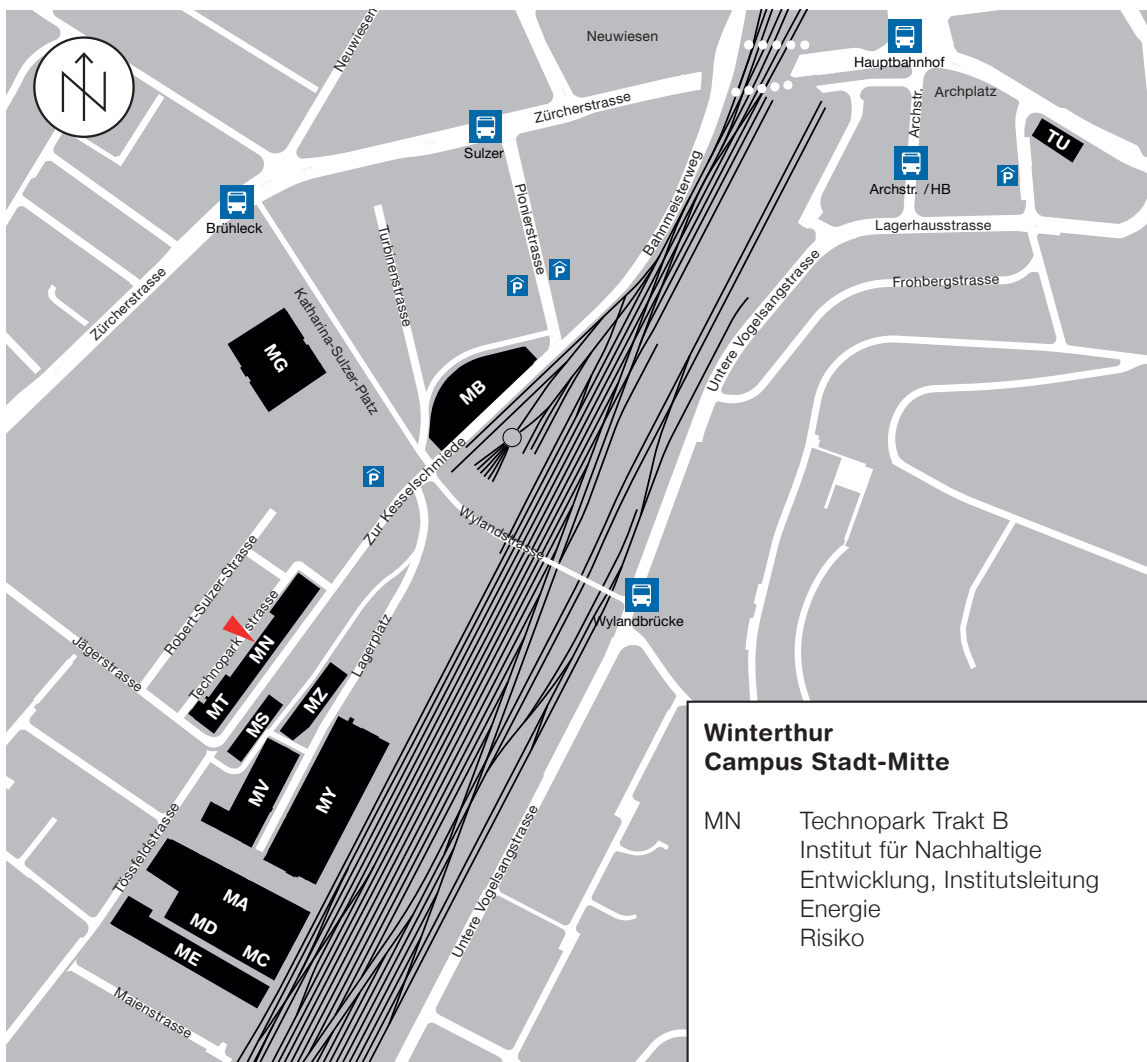

School of Engineering

Winterthur – Campus Stadt-Mitte

School of Engineering
Technikumstrasse 9
8401 Winterthur
+41 58 934 73 33
info.engineering@zhaw.ch
www.zhaw.ch/engineering

**ZHAW School of Engineering
Institut für Nachhaltige Entwicklung (INE)**
Technoparkstrasse 2
8401 Winterthur
+41 58 934 76 19
info.ine@zhaw.ch
www.zhaw.ch/ine