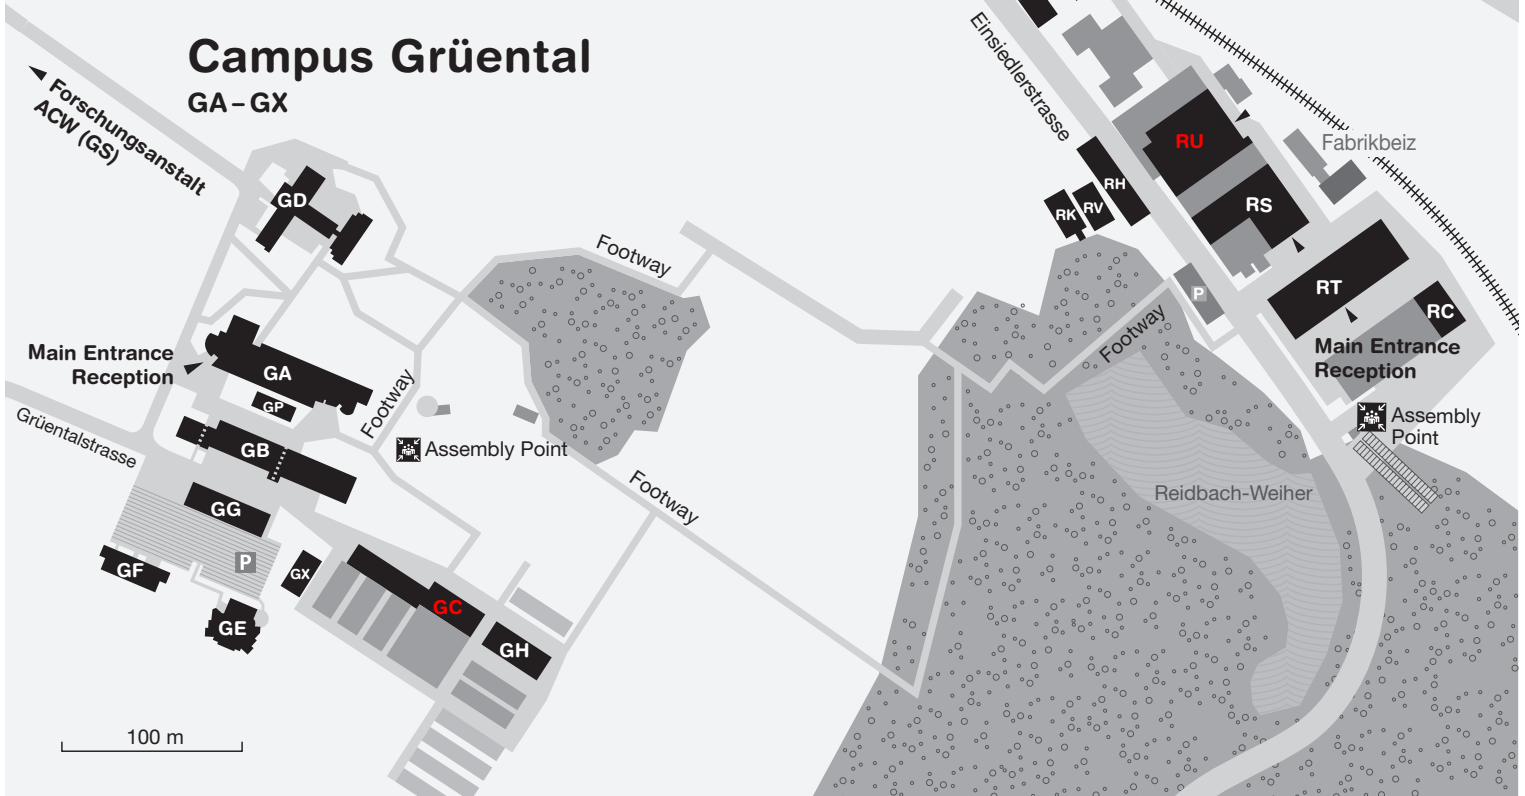

Campus Reidbach

RA

Assembly Point
Wädenswil
train station
10 min walk

Mailing address:

Zurich University of Applied Sciences

Life Sciences and Facility Management
Grüntal, P.O. Box
CH-8820 Wädenswil

Tel. +41 58 934 50 00

Fax +41 58 934 50 01

www.lsfm.zhaw.ch

info.lsfm@zhaw.ch

Campus Reidbach

RB - RV

Campus Grüental

GA - GX

GA Main Building
Reception Grüental
GB Technology
GC Horticulture
GD Student Cafeteria
Grüntal
GE Library
GF Personnel House

GG Underground Car Park West
GH Underground Car Park East
GP Pavilion
GS Research Facility Agroscope
Changins-Wädenswil ACW
GX Pavilion (Strickhof)
P Central Parking Meter
RA Building ZHAW, Seestrasse 55

RB Administrative Building (Tuwag), Einsiedlerstrasse 25
RC Trade Hall, Einsiedlerstrasse 31a
RH Factory Building, Einsiedlerstrasse 34
RK Old Canteen, Einsiedlerstrasse 32
RS Upper Shed Hall, Einsiedlerstrasse 29
RT Main Building Reception Reidbach, Einsiedlerstr. 31
Student Cafeteria Vista (5th floor), Einsiedlerstrasse 31
RU Lower Shed Hall, Einsiedlerstrasse 29
RV Lecture Hall, Einsiedlerstrasse 34a