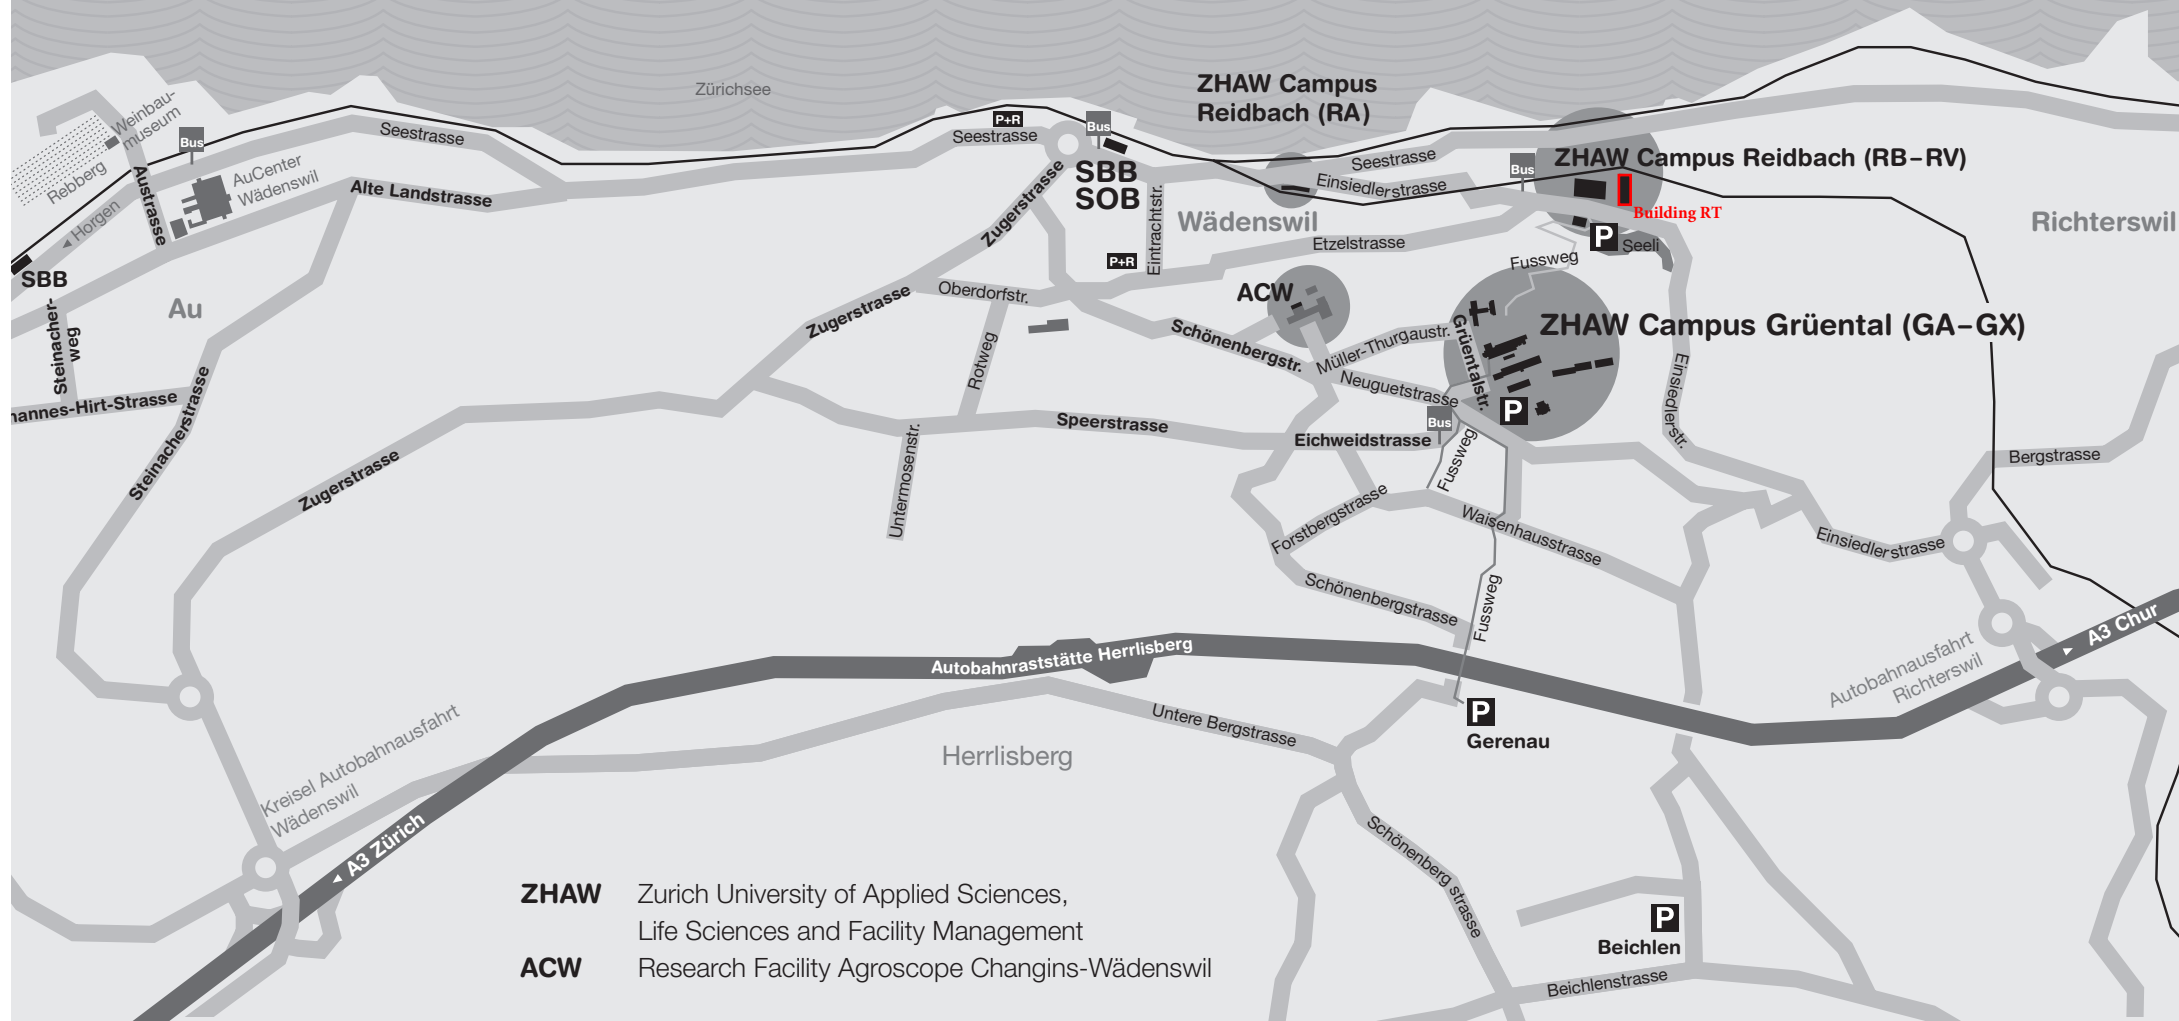

Life Sciences and Facility Management

Location Wädenswil Campus Grüental and Campus Reidbach

Arrival via Public Transport

From Wädenswil train station

Campus Grüental

Stop «Hochschule» bus line 123 or 126

Campus Reidbach/Einsiedlerstr. (Building RB – RV)

Stop «Reidbach» bus line 125

Campus Reidbach/Seestrasse (RA)

From Wädenswil train station 10 min walk

More details available at www.sbb.ch

Arrival via Private Transport

Campus Grüental: Exit Wädenswil
(Satnav: Grüentalstrasse 14)

Campus Reidbach (Building RB – RV):
Exit Richterswil (Satnav: Einsiedlerstrasse 31)

Campus Reidbach (Building RA):
Exit Wädenswil (Satnav: Seestrasse 55)

Note: Parking space at Campus Grüental and Campus Reidbach (RB – RV) is limited (central parking meter)!
NO parking at the campus Reidbach (RA)
Public parking at the station.

Campus Reidbach

RA

Assembly Point
Wädenswil
train station
10 min walk

Mailing address:

Zurich University of Applied Sciences

Life Sciences and Facility Management
Grüntal, P.O. Box
CH-8820 Wädenswil

Tel. +41 58 934 50 00