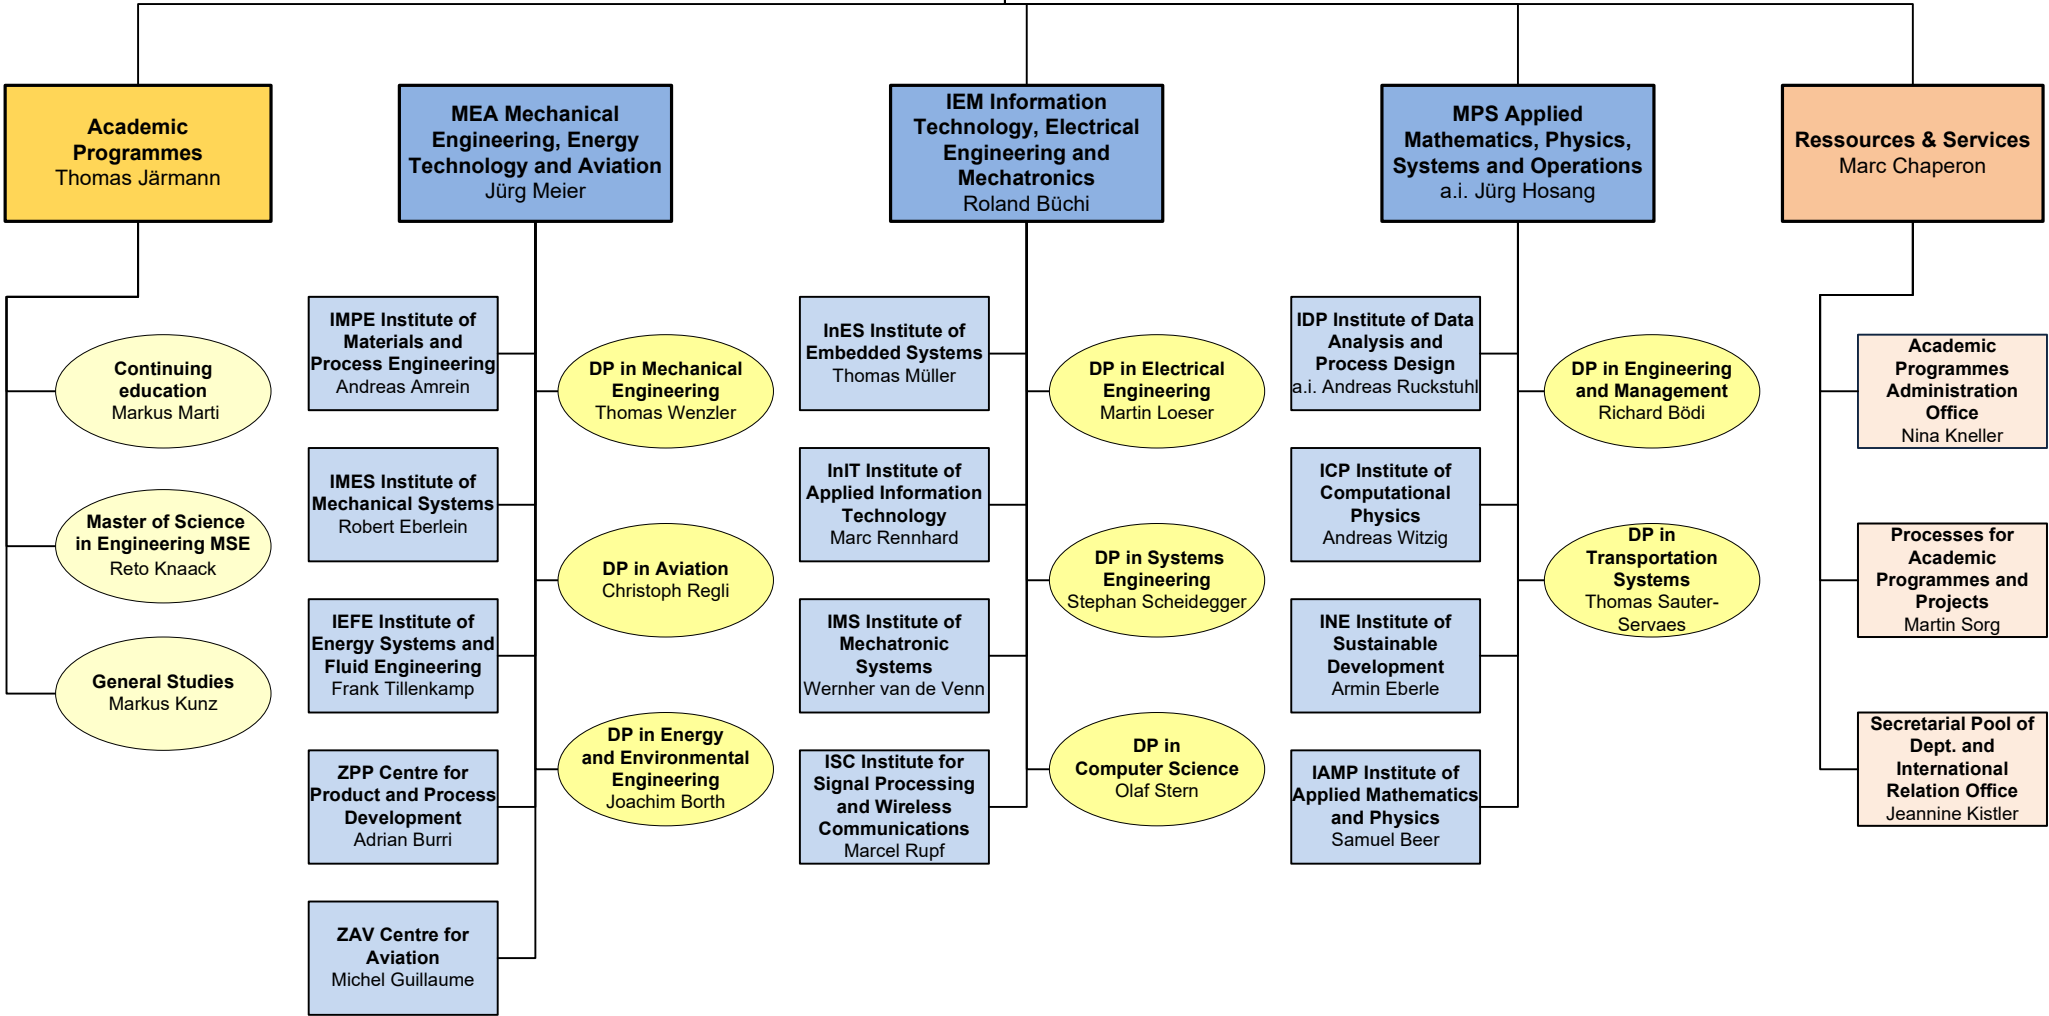

School of Engineering
Dean
Dirk Wilhelm
Deputy **Jürg Meier**

Marketing & Communications
Eva Tschampa

DP = Degree Programme