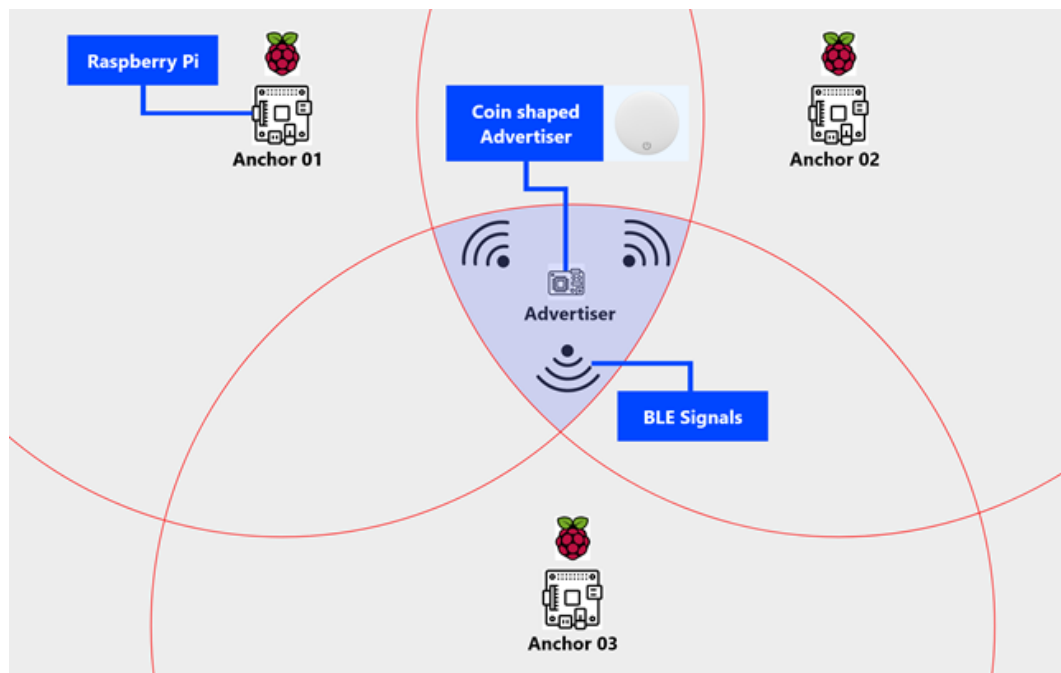

Laboratory Device Finder

- Bluetooth Low Energy Localisation
- Indoor localisation accuracy up to 1.9 Meters
- Position calculation based on Inverse Distance Weighting
- Distance between the anchors is 5 - 6 Meters
- Displays the location of a device via Webinterface to user